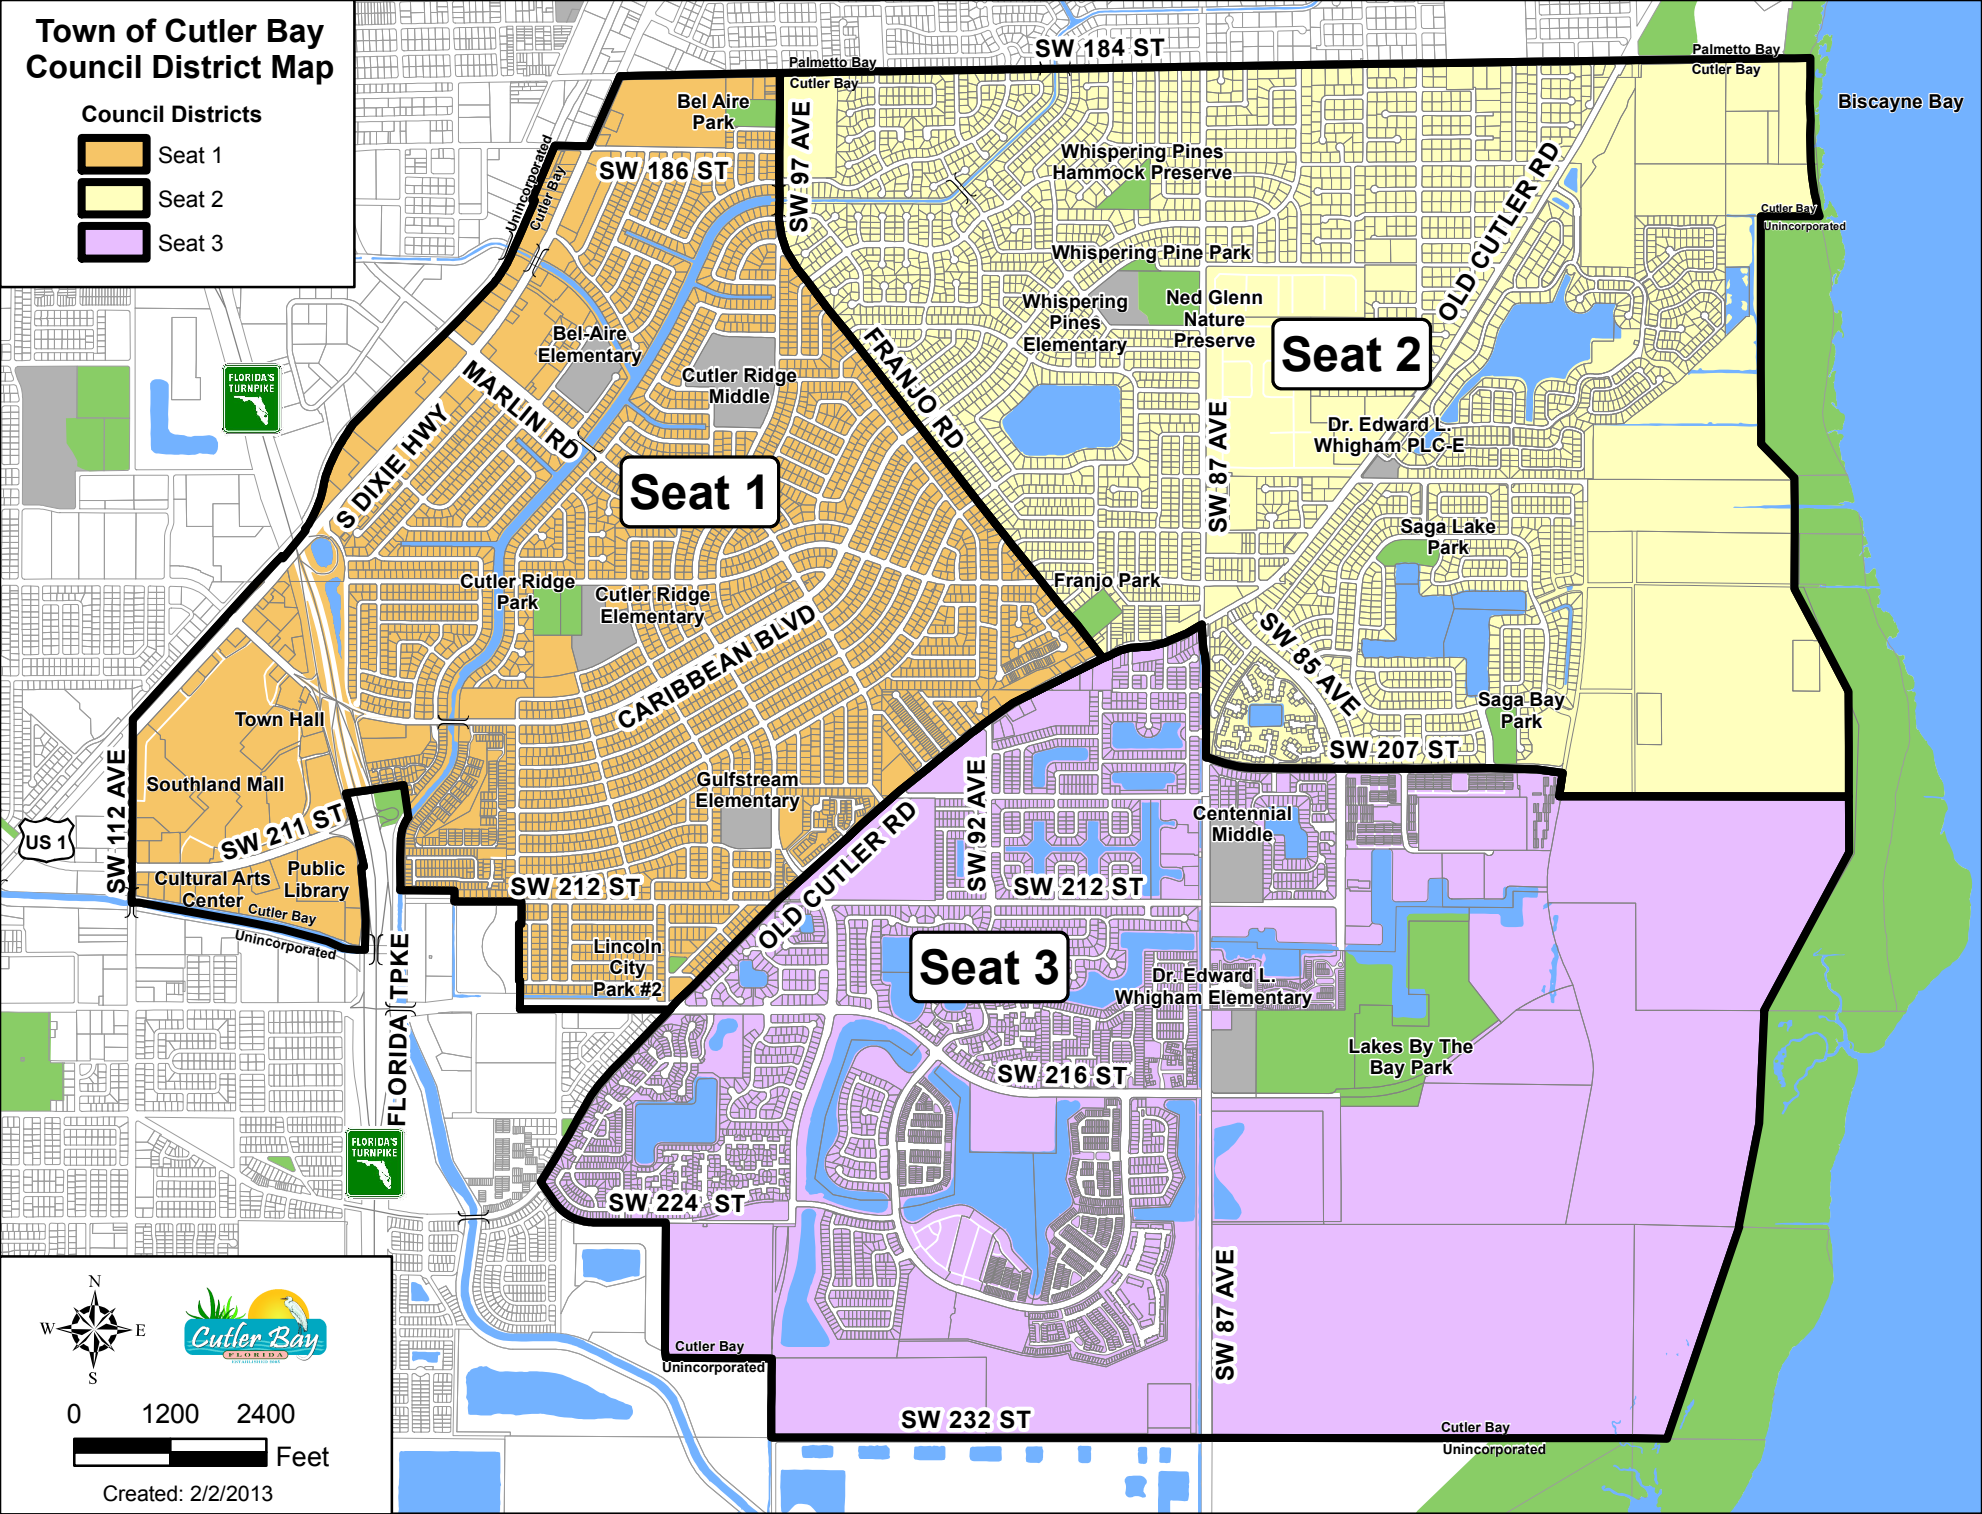

Town of Cutler Bay Council District Map

Council Districts

- Seat 1
- Seat 2
- Seat 3

US 1

0 1200 2400 Feet

Created: 2/2/2013