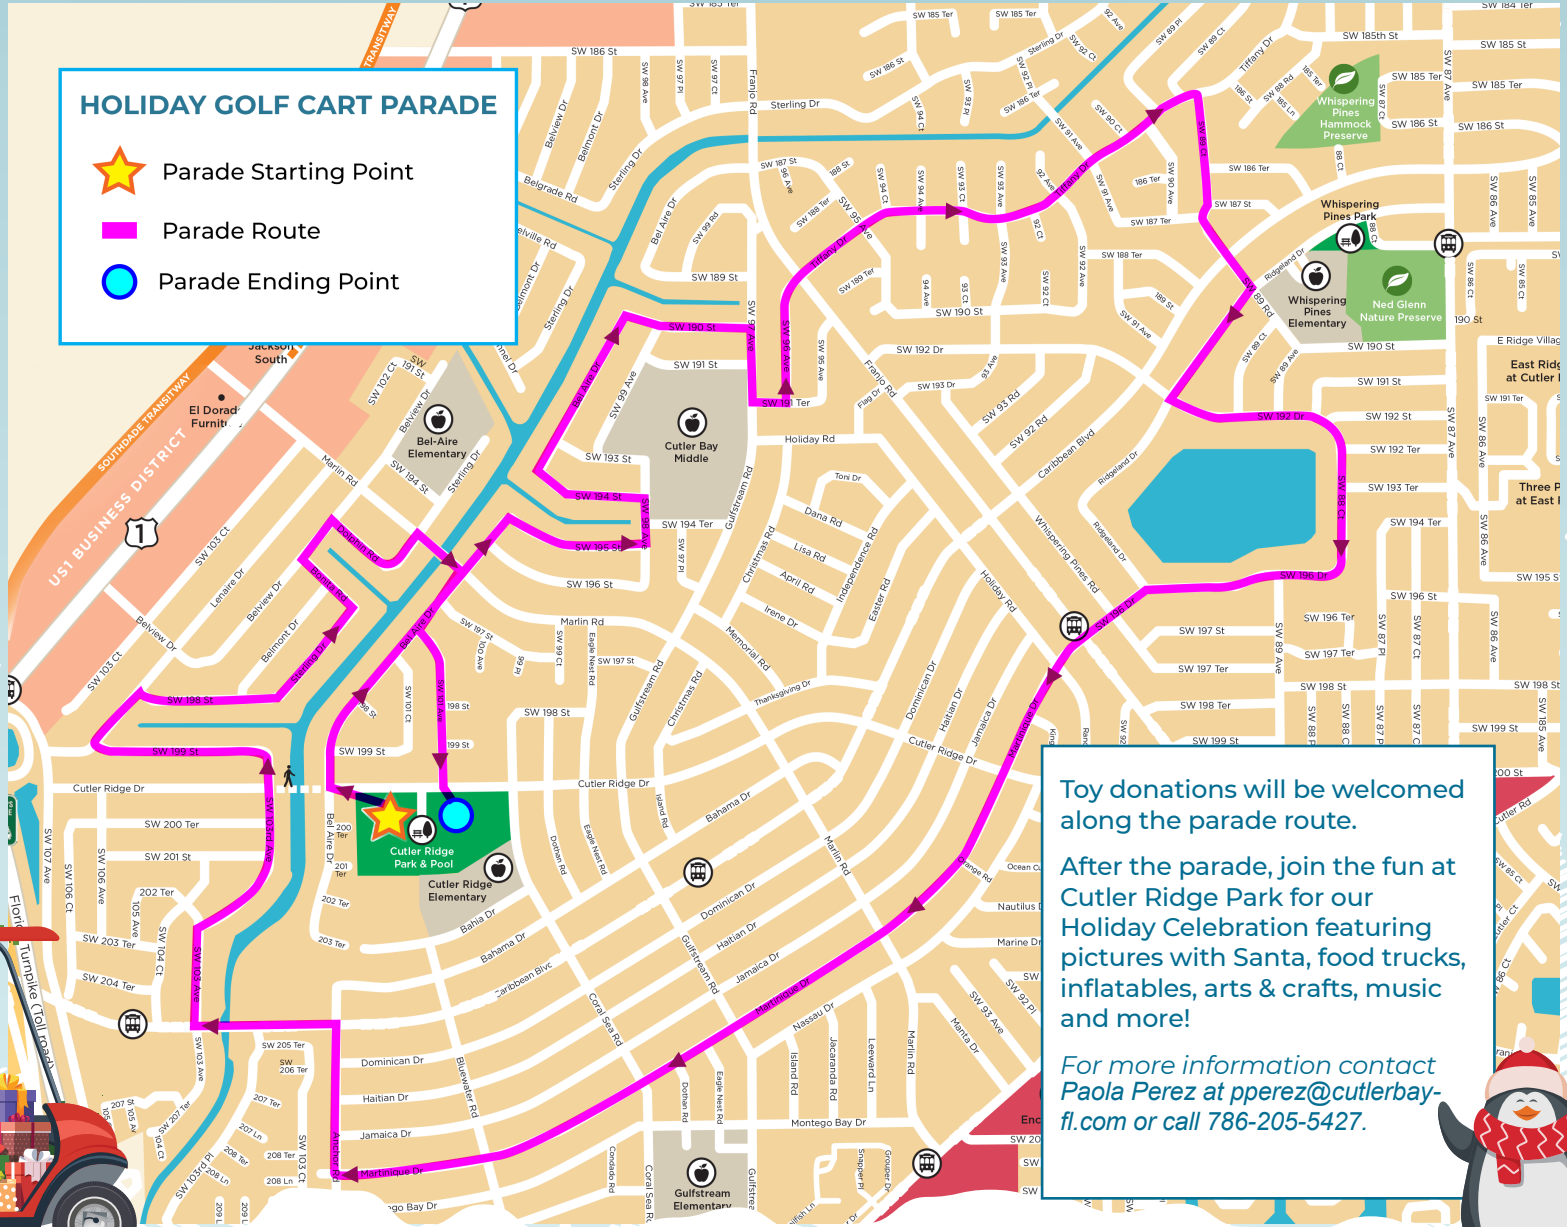

# Holiday Golf Cart Parade

Saturday, December 11, 2021 | Line-up Begins: 5 PM | Parade Begins: 5:30 PM  
Starting point: Cutler Ridge Park (west soccer field) | Ending point: Cutler Ridge Park

Toy donations will be welcomed along the parade route.

After the parade, join the fun at Cutler Ridge Park for our Holiday Celebration featuring pictures with Santa, food trucks, inflatables, arts & crafts, music and more!

For more information contact Paola Perez at [pperez@cutlerbay-fl.com](mailto:pperez@cutlerbay-fl.com) or call 786-205-5427.