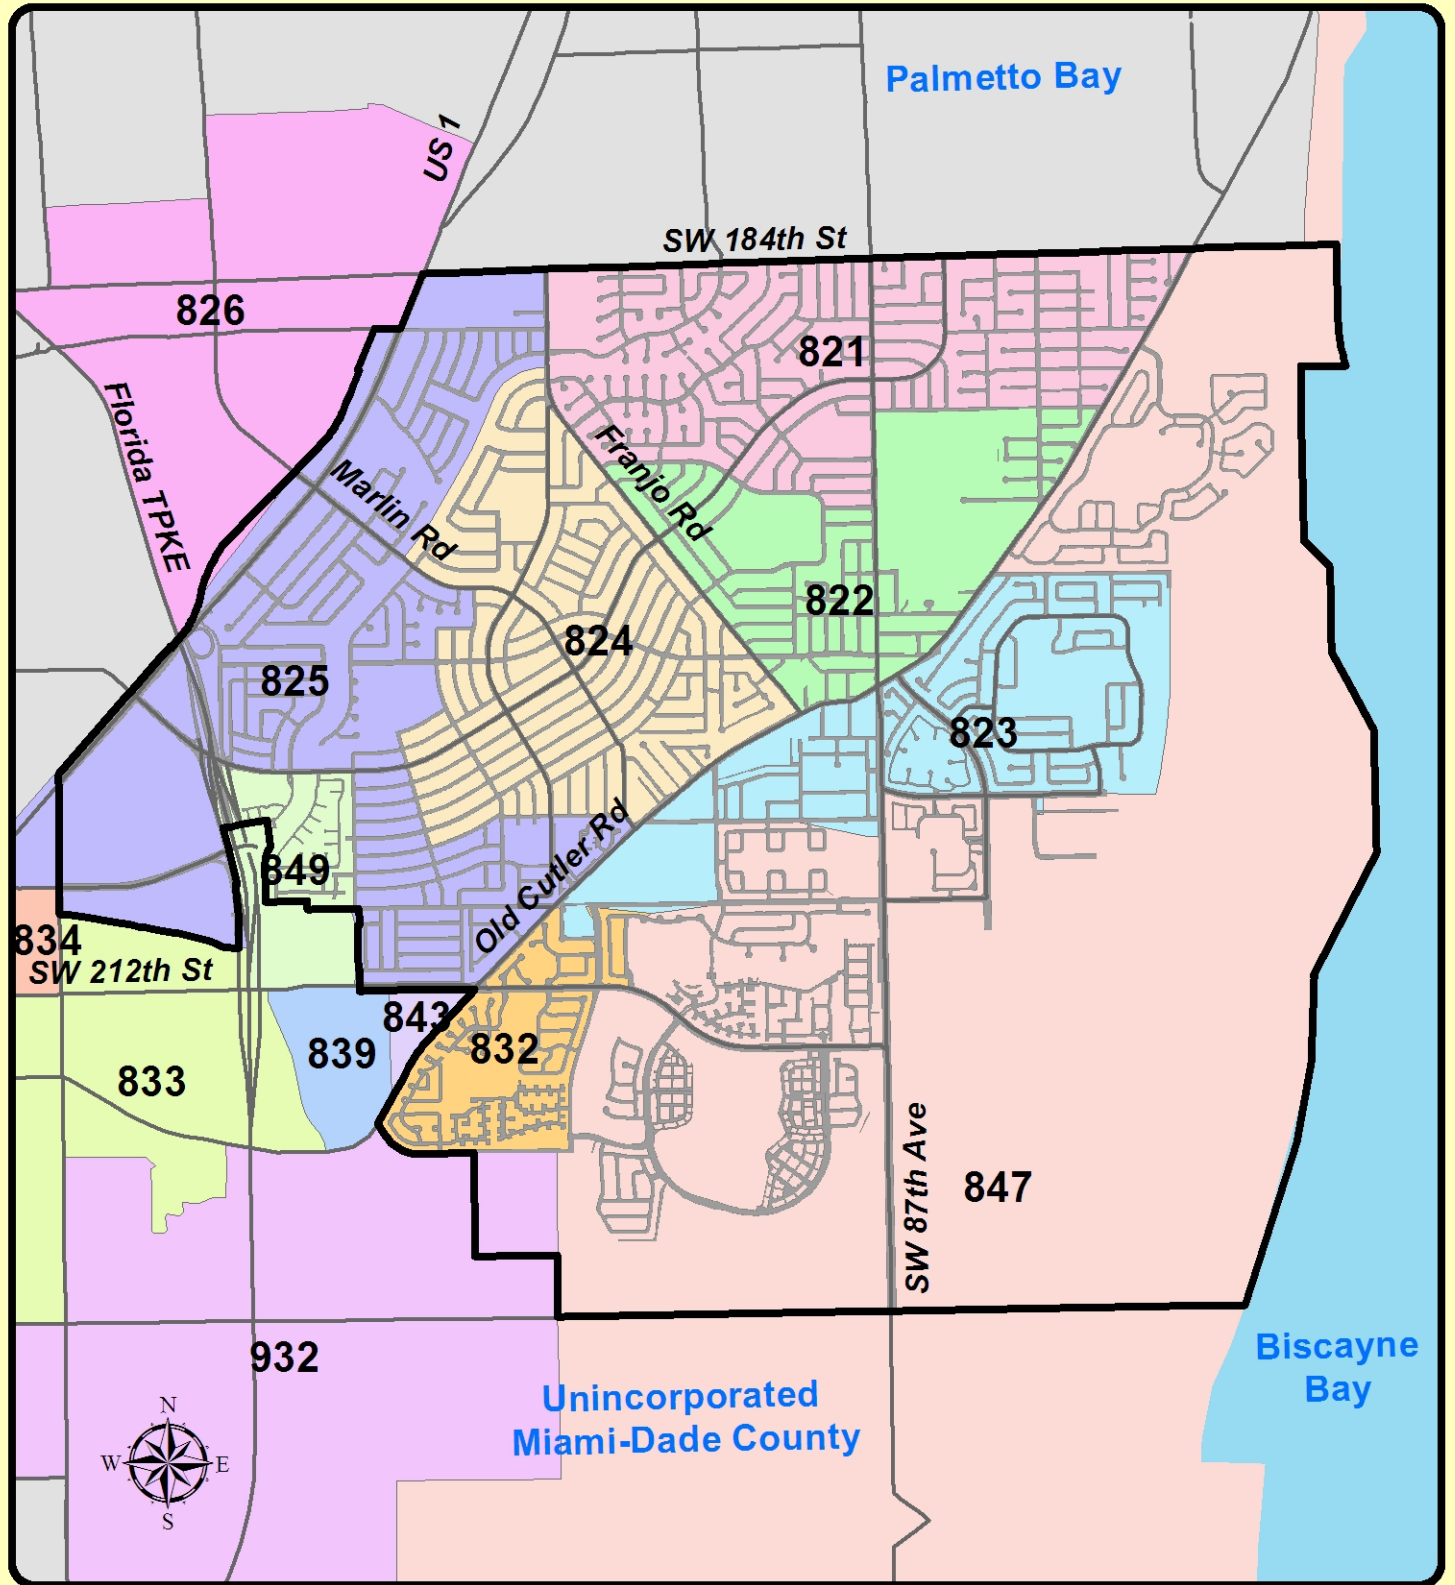

# Town of Cutler Bay Precincts

**Legend**

- CUTLER BAY BOUNDARY
- STREETS, ROADS, EXPRESSWAYS, RAMPS

Precincts	
824	833
821	825
822	826
823	825
832	843
847	839
849	932